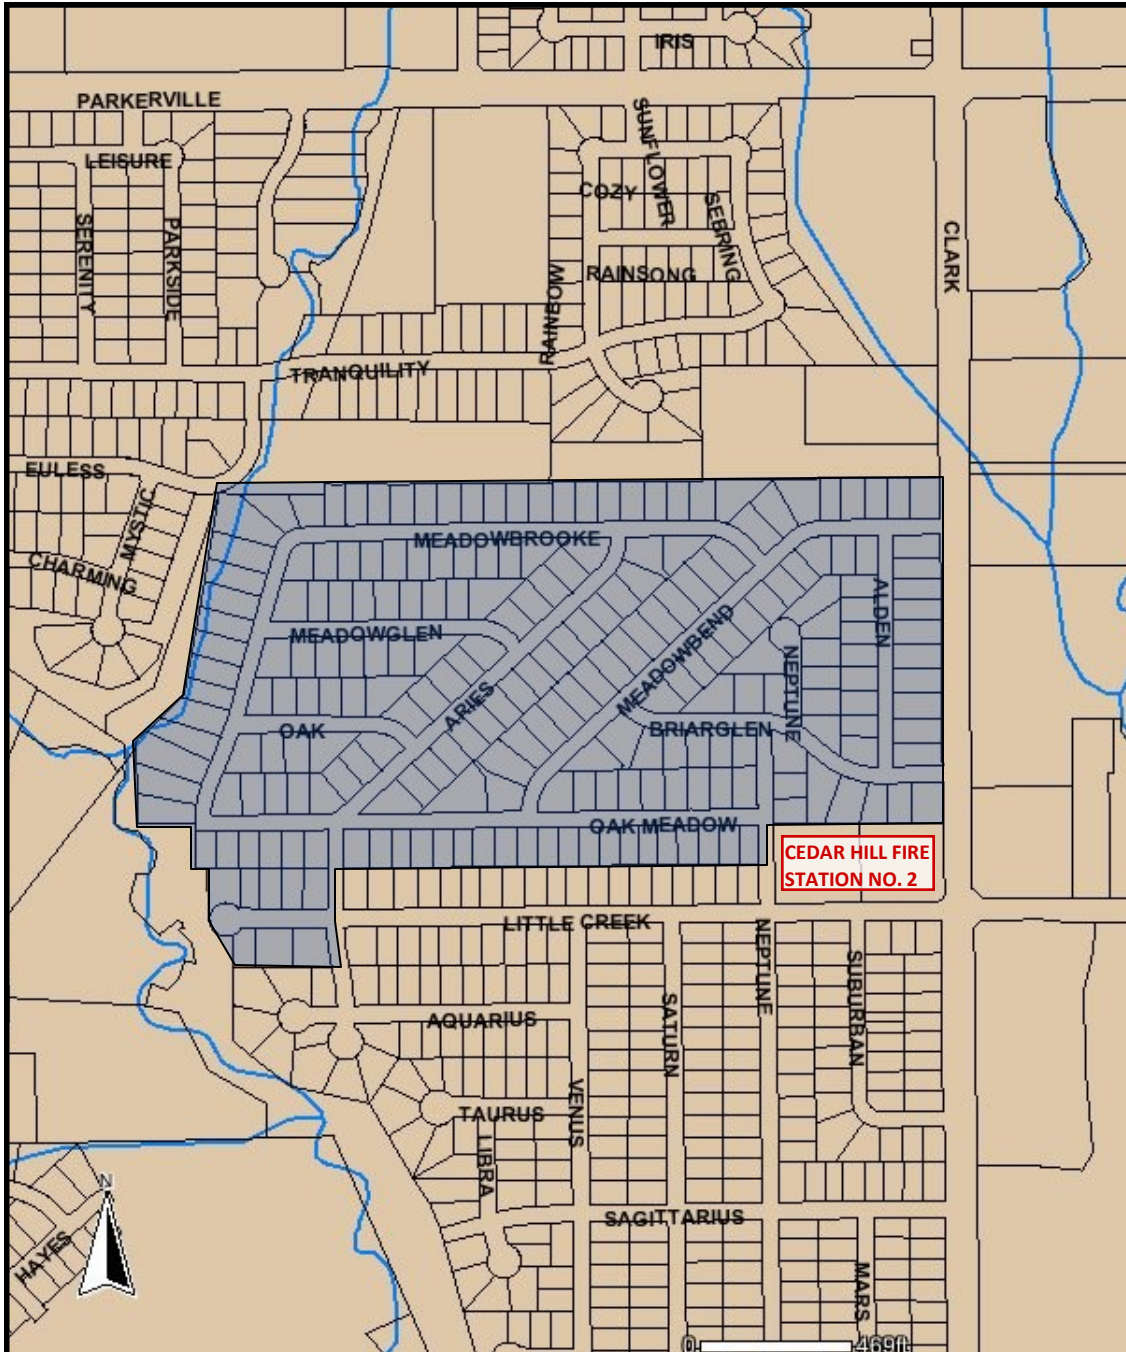

Meadow Brooke Boundary Map

232 Total tracts excluding Fire Station #2