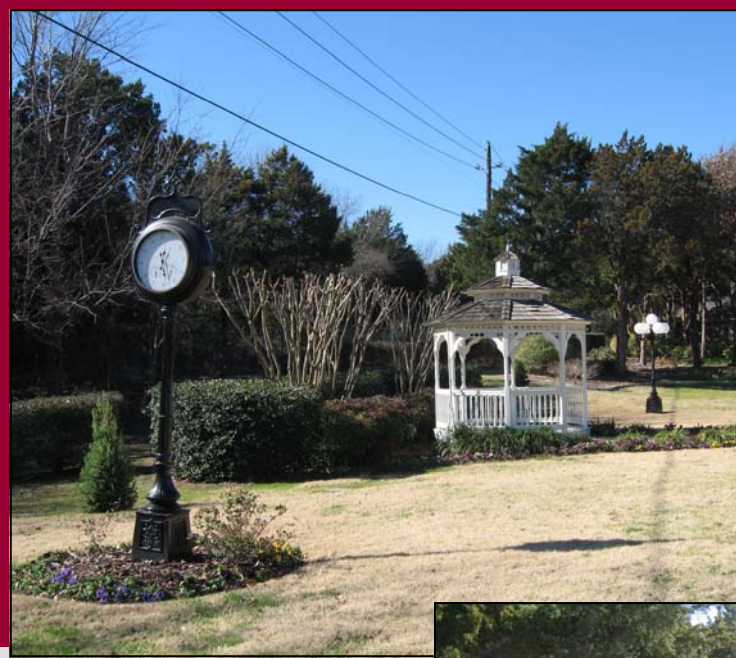

**Wildwood's
Valley View Central Park
2054 Valley View Lane**

Wildwood's Valley View Central Park is beautifully landscaped and maintained by the Wildwood of Lake Ridge Homeowners' Association and features lighted walking paths, a gazebo, seating areas and a clock tower. The neighborhood park is located at 2054 Valley View Lane