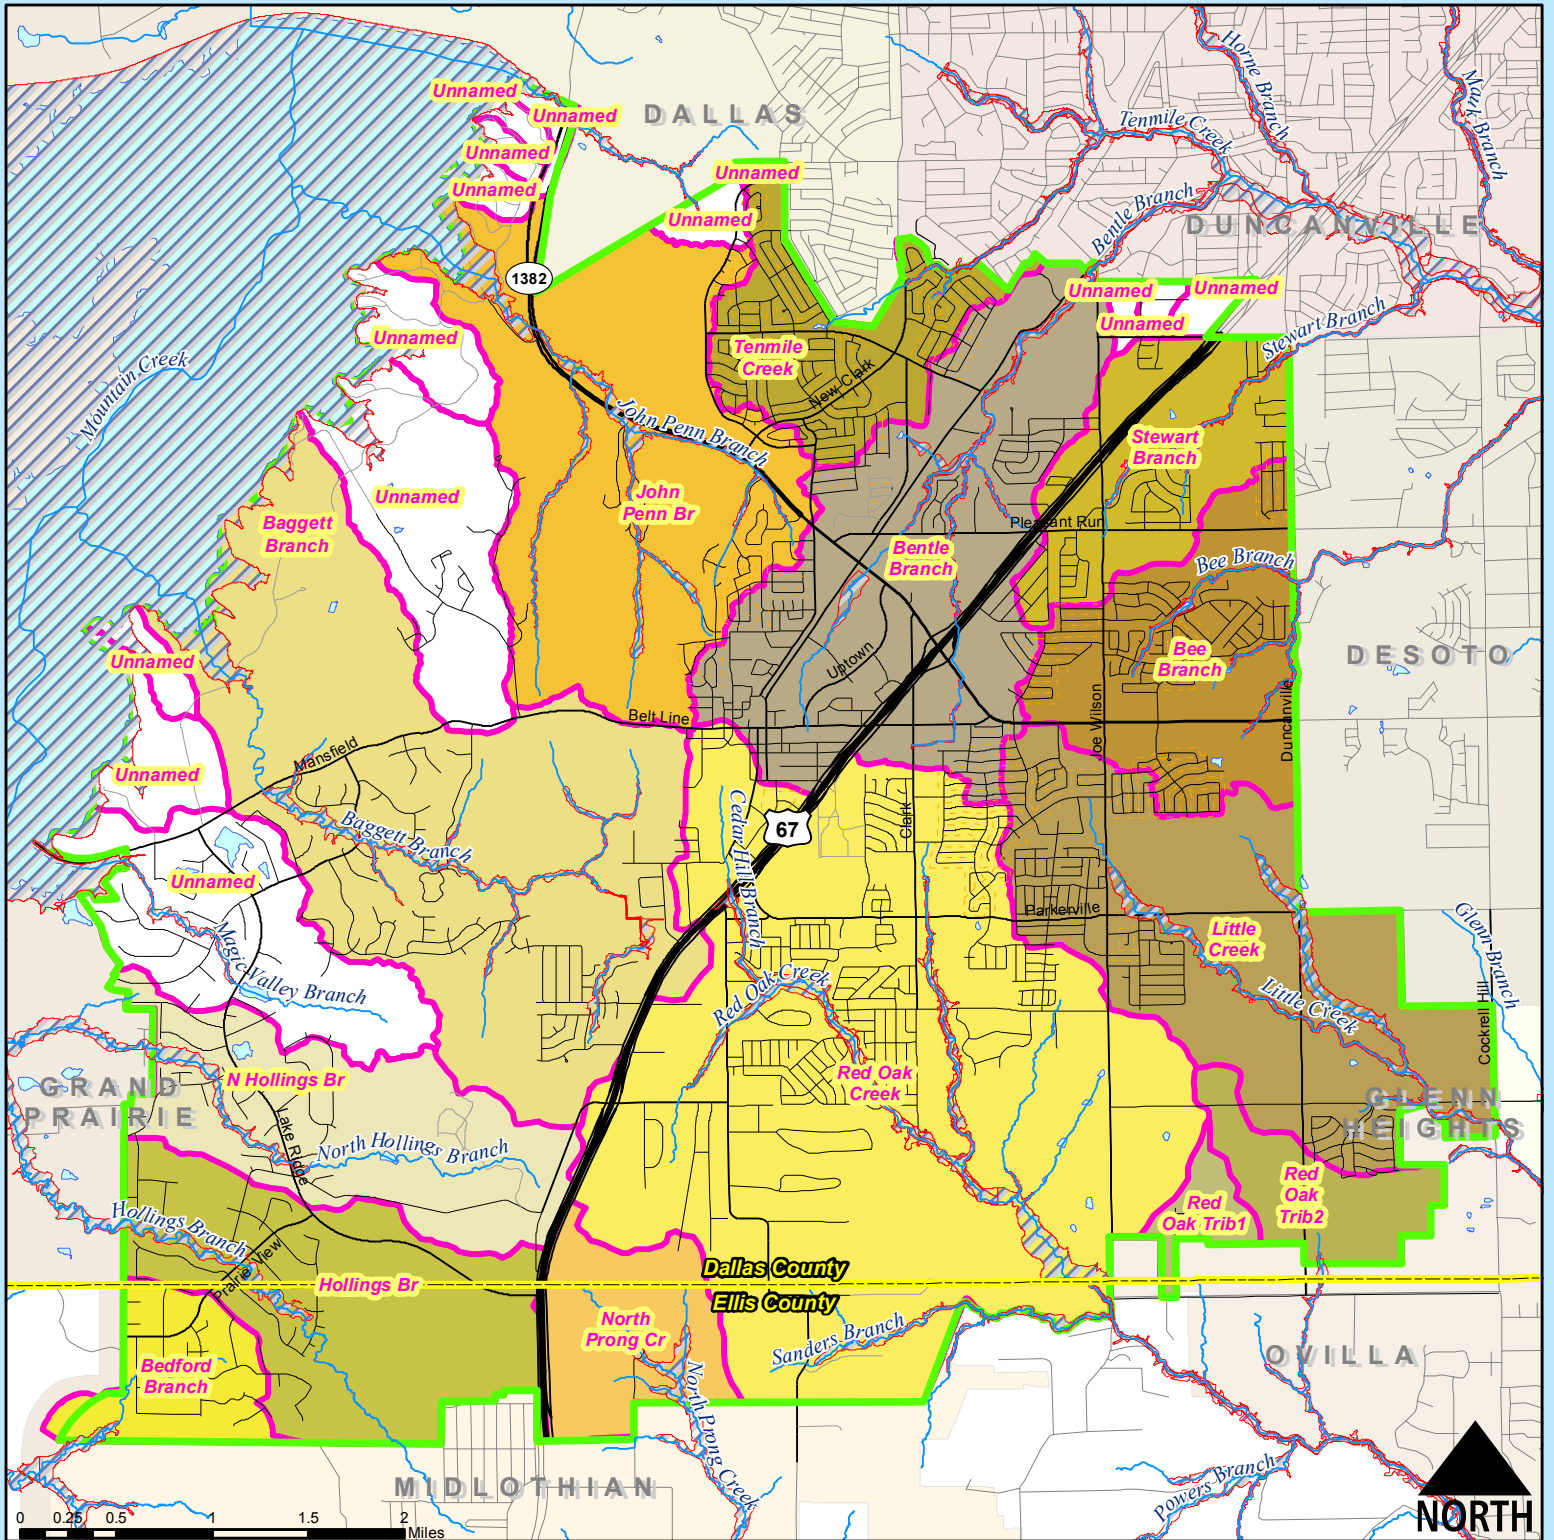

# WATERSHEDS IN CEDAR HILL, TEXAS

  
**CEDAR HILL**
  
 WHERE OPPORTUNITIES GROW NATURALLY

Watersheds	
	Baggett Branch
	Bedford Branch
	Bee Branch
	Bentle Branch
	Hollings Br
	N Hollings Br
	John Penn Br
	Little Creek
	North Prong Cr
	Red Oak Creek
	Red Oak Trib1
	Red Oak Trib2
	Stewart Branch
	Tenmile Creek
	Unnamed
	Creek
	Floodplain
	Lake/Pond
	Cedar Hill City Limits
	County Line