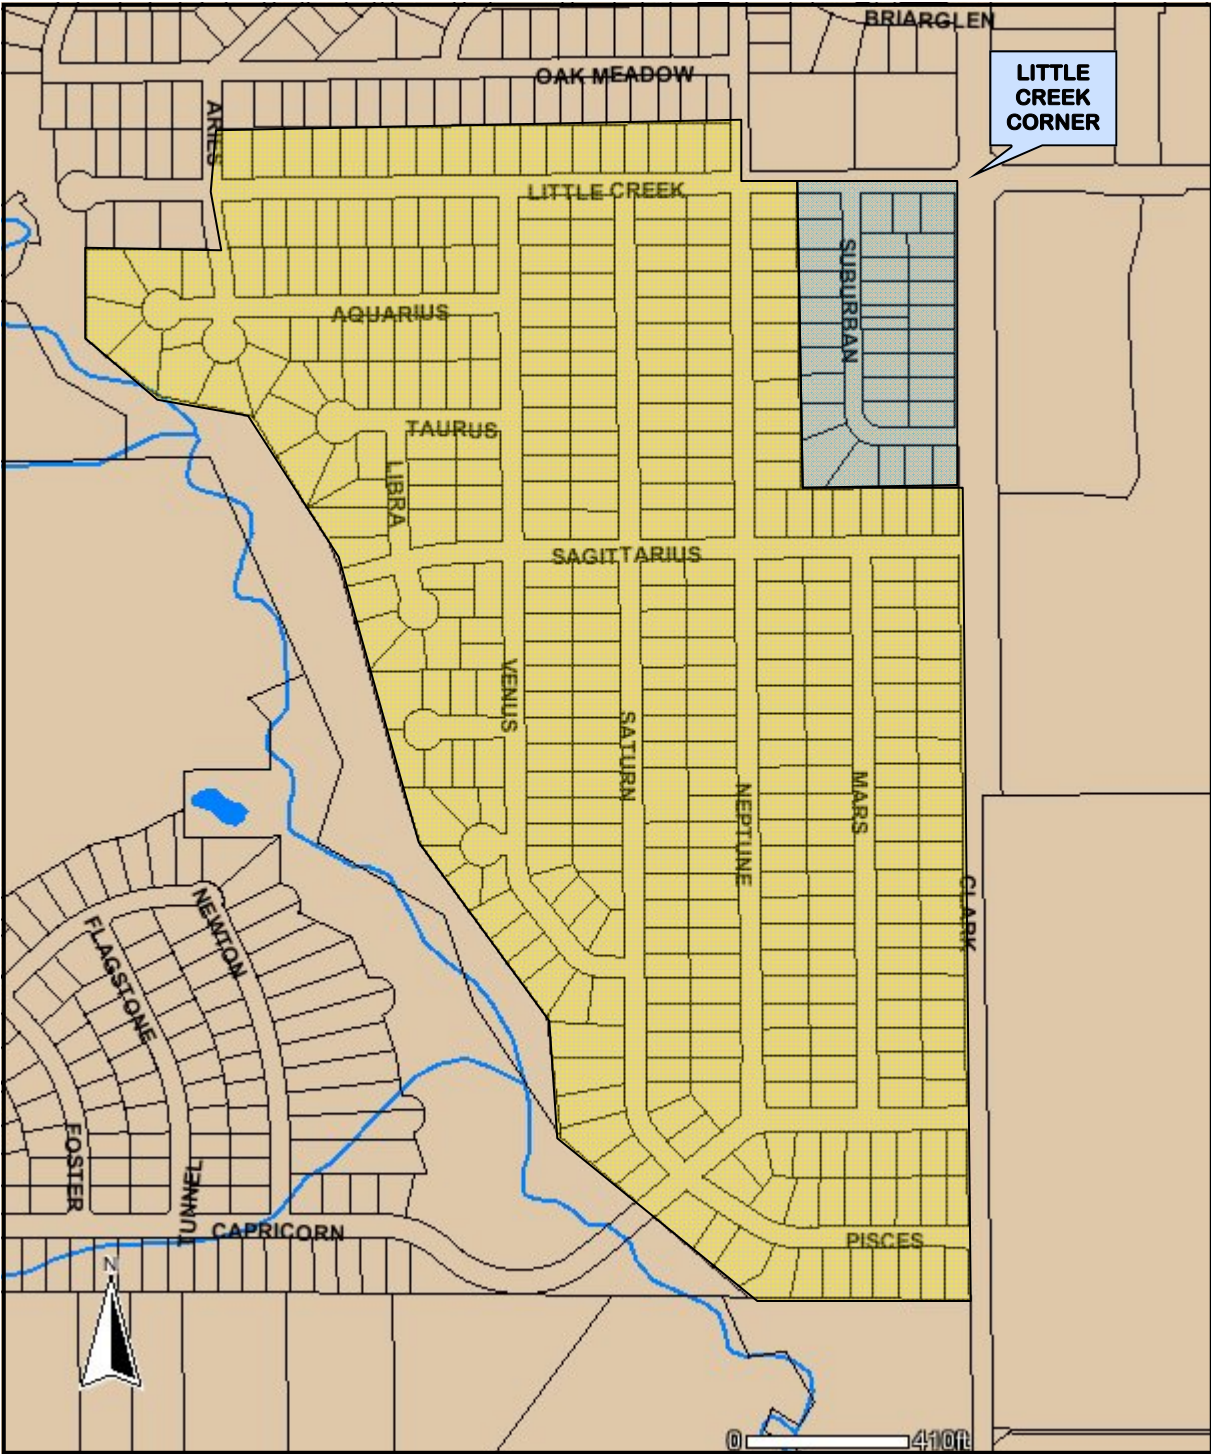

South Hills Boundary Map

381 South Hills tracts
66 Little Creek Corner tracts
447 Total tracts.