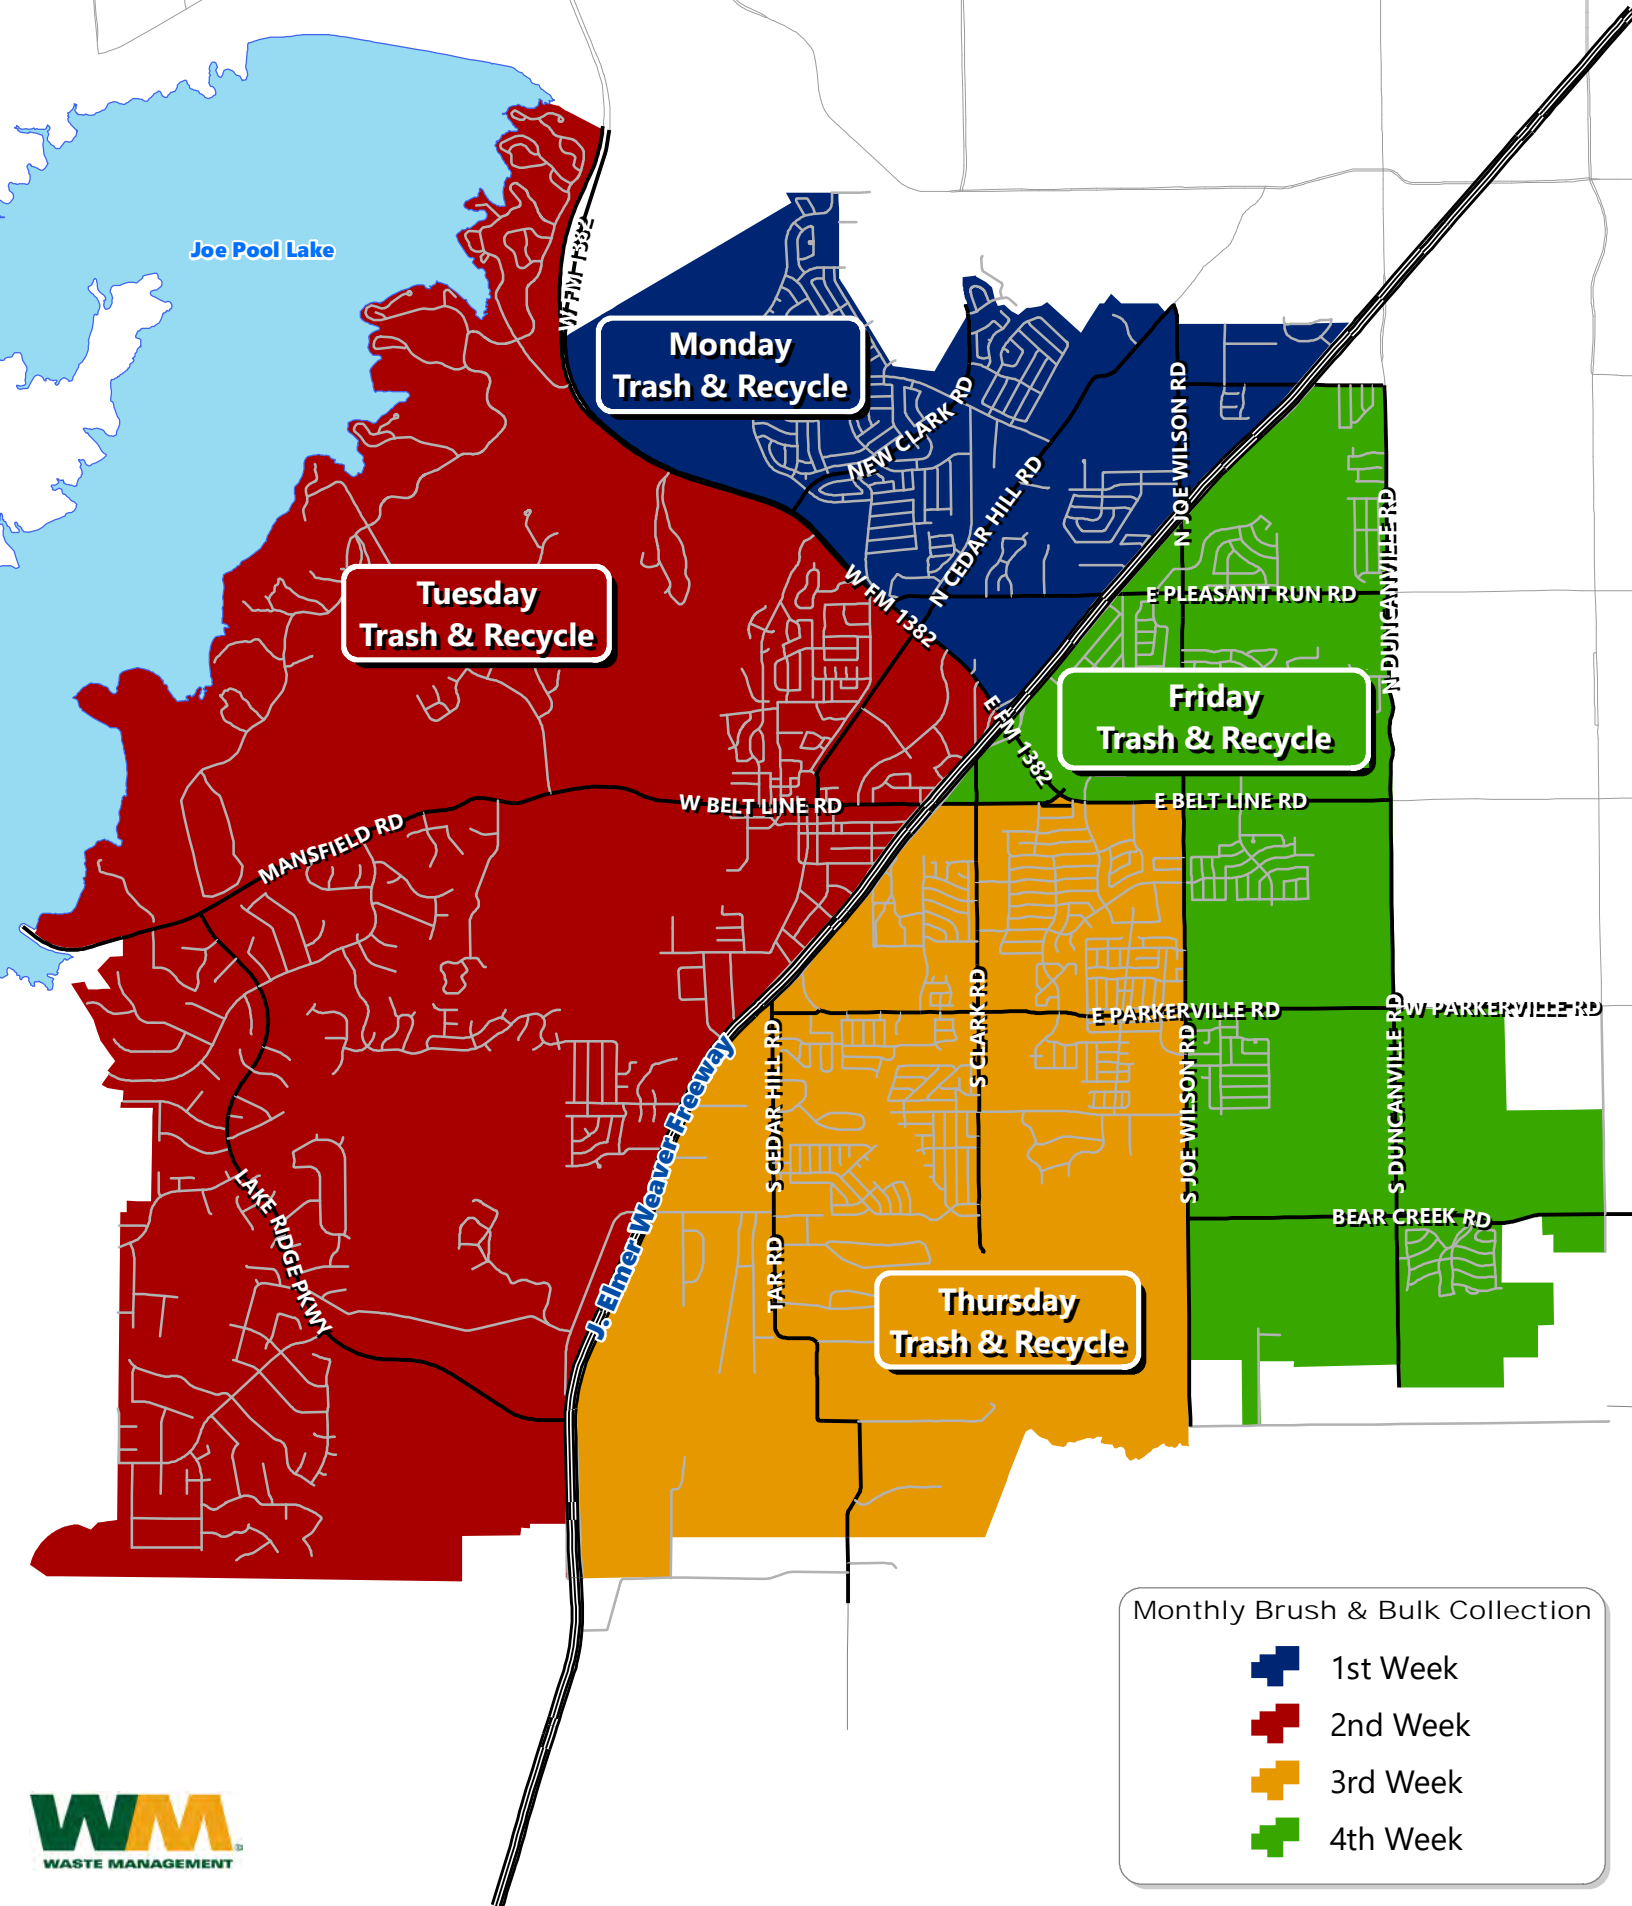

# City of Cedar Hill Trash & Recycling Collection Map

**Monday  
 Trash & Recycle**

**Tuesday  
 Trash & Recycle**

**Friday  
 Trash & Recycle**

**Thursday  
 Trash & Recycle**

Monthly Brush & Bulk Collection

-  1st Week
-  2nd Week
-  3rd Week
-  4th Week